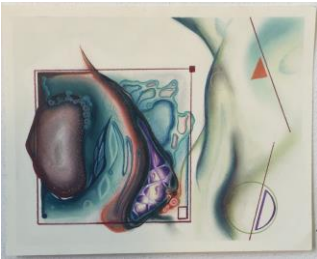

Recommended Citation

Weihe, Logan M., "Logan Weihe's Artwork" (2016). *Professional Practices (ART 399)*. 3.
<https://digitalcommons.murraystate.edu/art399/3>

This Art Portfolio Package is brought to you for free and open access by the College of Humanities and Fine Arts at Murray State's Digital Commons. It has been accepted for inclusion in Professional Practices (ART 399) by an authorized administrator of Murray State's Digital Commons. For more information, please contact msu.digitalcommons@murraystate.edu.

Conduits
Chalk Pastel,
Prismacolor
9"x9"
2016

Going and Ongoing
Chalk Pastel,
Prismacolor
22"x24"
2016

*Pertaining to
who?*
Chalk Pastel,
Prismacolor
8"x10"
2016

Cohere
Chalk Pastel,
Prismacolor
14"x16"
2016