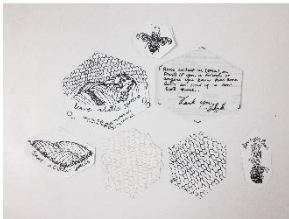

"Love yer bees" stickers
2017
No set dimension
Silk screen on sticker paper