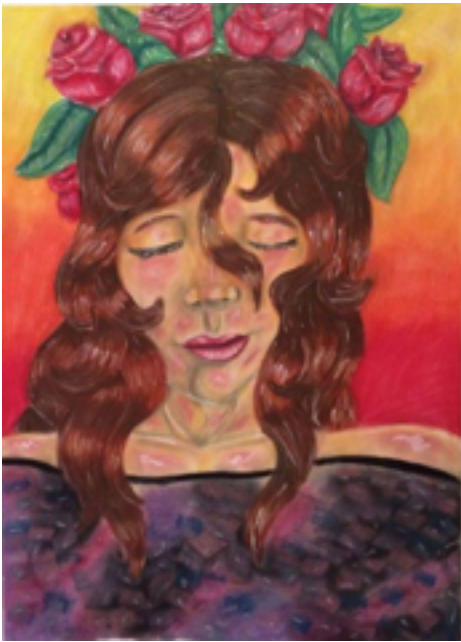

“Don’t Conceal, Be Surreal”, Pen and Colored pencil, 2018, 7 x 6 3/4 in.

“See Yourself as Beautiful”, Pen and Colored Pencil, 2018, 7 1/2 x 6 in.

“Bubbly”, Pen and Ink, 2018, 11 x 8 1/2 in.

“Spaghetti Sister #1”, Pen and Ink, 2018,
8 3/4 x 5 3/8 in.

“Spaghetti Sister #2”. Pen and Ink, 2018,
8 3/4 x 5 3/8 in.

“Lady of the Moon”, Mix Media, 2018, 12 x 18
in.

“Dapper Owl”, Graphite, 2017, 8 x 10 in.

“Manbrella”, Oil on Canvas, 2017, 24 x 18 in.

“Mr. Ananas”, Oil on Canvas, 2017, 24 x 18 in.

“Tea Time” Pen and ink, 2018, 8 1/2 x 7 in.

“Overflow”, Digital Illustration,
2018, 24 x 18

“Beautiful Mind”, Digital Illustration, 2018,
9 1/2 x 12

“Idealism”, color pencil, 2018, 12 x18

“Octocorn”, Scratchboard, 2018, 8 1/2 x 11”

“Sea Fairy”, Scratchboard, 2018, 8 1/2 x 11

"Magic Crab", Scratchboard, 2018,
8 1/2 x 11

"Lady of Spring", Pastels, 2017, 18 x 24

"Sea Self (self portrait), Pastels, 2017

“Mardi Gras Jester”, Digital Illustration, 2018,
10 x 13 1/2