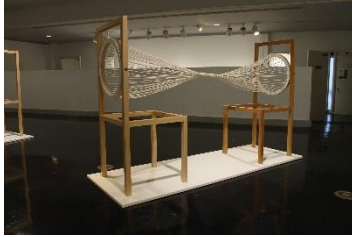

Anna Sohl

Dialogue Image List

|><| (Detail) Mahogany, Maple, Plywood, Cotton Twine
2018
65" x 18" x 42"

File: Sohl_Anna_BFA_Dialogue_2.2