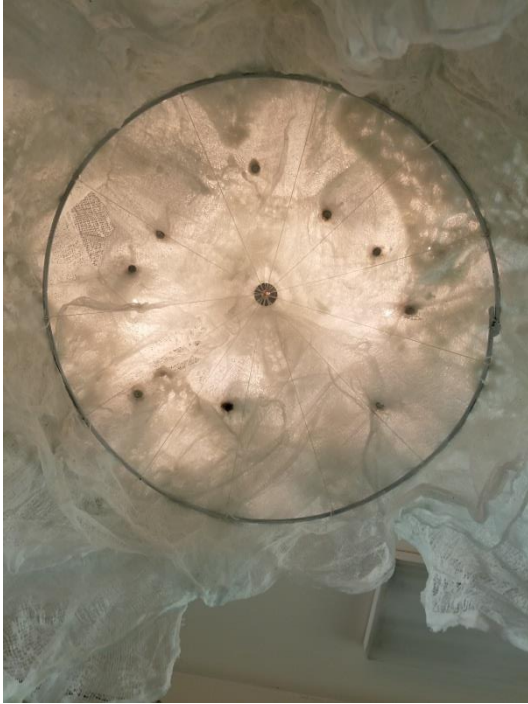

8) Freedom of the Mind, 2016, crochet thread, wasp bodies, bronze, sterling, 13.5"x1.5"

9) Experiential Layering, 2018, yarn, screenprinting, size variable, single square approximately 8" x 8"

10) Self-Reflection, 2017, drypoint print, 9.5"x 11"

14) Through Drastic Change, We Become More Than We Were, 2017, 21"x 8.5"

15) Sacks, 2015, yarn, powdered fiber slime, McDonalds cups, size variable

16) Sacks, 2015, yarn, powdered fiber slime, McDonalds cups, size variable

17) Sacks, 2015, yarn, powdered fiber slime, McDonalds cups, size variable

18) Untitled, 2018, cheesecloth, yarn, steel plate, candles, paraffin wax, size variable

19) Untitled, 2018, cheesecloth, yarn, steel plate, candles, paraffin wax, size variable