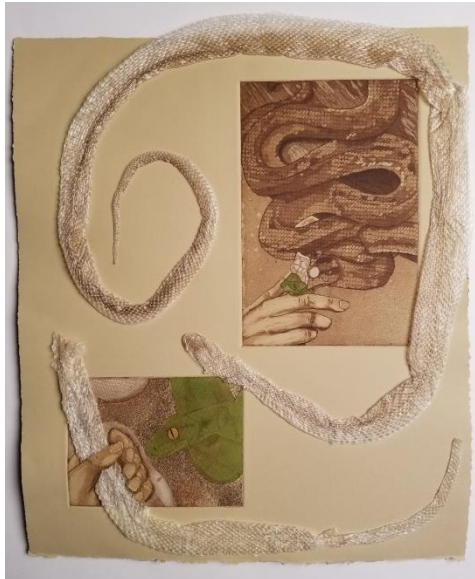

4) Behind the Veil, 2017, sterling silver, enameled copper, opal, steel wire, 2.5"x2.5"

5) Phases of Revelation, 2017, plywood, plaster, modified hinges, aluminum, drawer handle, Styrofoam, 31"x27"x29"

6) Phases of Revelation, 2017, plywood, plaster, modified hinges, aluminum, drawer handle, Styrofoam, 31"x27"x29"

7) Phases of Revelation, 2017, plywood, plaster, modified hinges, aluminum, drawer handle, Styrofoam, 31"x27"x29"

8) Freedom of the Mind, 2016, crochet thread, wasp bodies, bronze, sterling, 13.5"x1.5"

9) Experiential Layering, 2018, yarn, screenprinting, size variable, single square approximately 8" x 8"

10) Self-Reflection, 2017, drypoint print, 9.5"x 11"