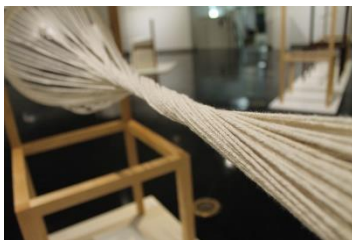

|><| (Detail) Mahogany, Maple, Plywood, Cotton Twine
2018
65" x 18" x 42"

File: [Sohl_Anna_BFA_Dialogue_2.10](#)