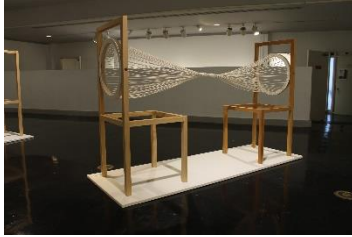

File: Sohl_Anna_BFA_Dialogue_2.0

~~|><|~~

~~(Detail) Mahogany, Maple, Plywood, Cotton Twine
2018
65" x 18" x 42"~~

~~File: Sohl_Anna_BFA_Dialogue_2.1~~

Anna Sohl

Dialogue Image List

~~|><|~~ (Detail) Mahogany, Maple, Plywood, Cotton Twine
2018
~~65" x 18" x 42"~~