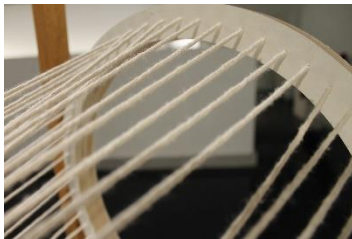

~~|><| (Detail) Mahogany, Maple, Plywood, Cotton Twine
2018
65" x 18" x 42"~~

~~File: [Sohl_Anna_BFA_Dialogue_2.9](#)~~