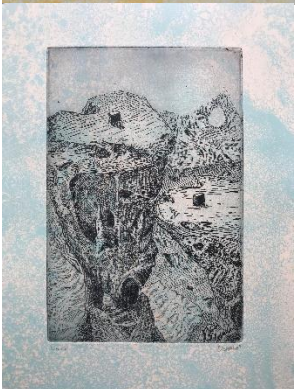

Intervals (Blue), Screen print and etching, 2019.

10"x14"

Insurance Value: $20