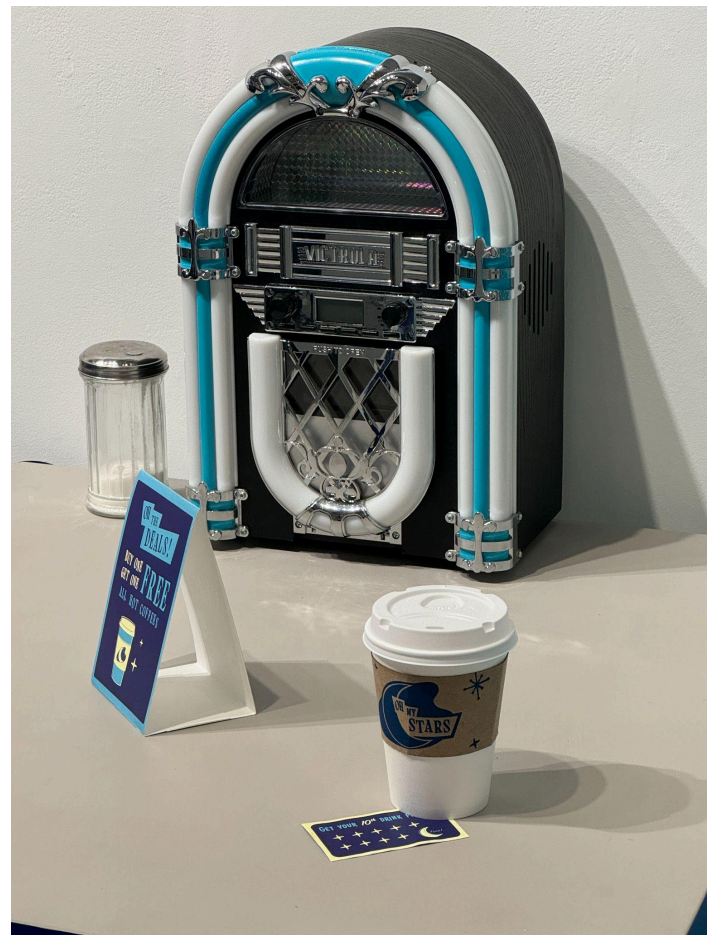

Abbi Moore- Thumbnail Sheet