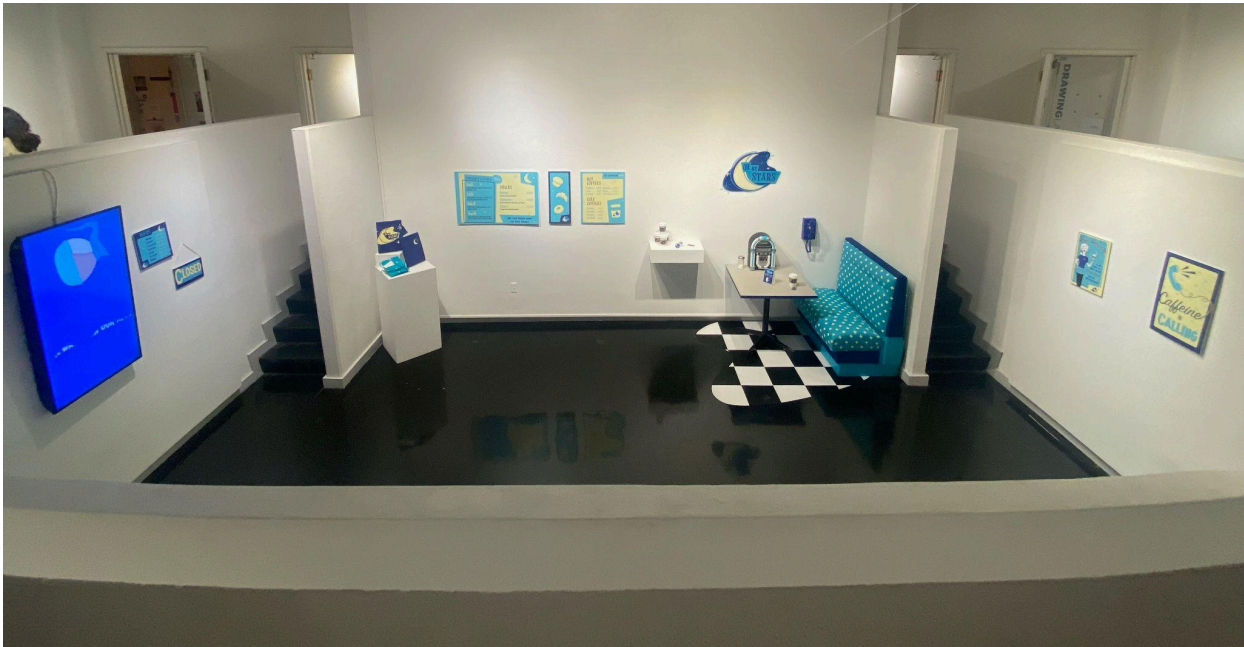

## Abbi Moore- Thumbnail Sheet

"Caffeine is Calling" Poster 11"x 17"

Artist Statement 11"x 17"

Abbi Moore- Thumbnail Sheet

Gallery- Full View

Gallery- Right View

Abbi Moore- Thumbnail Sheet

Gallery- Left View