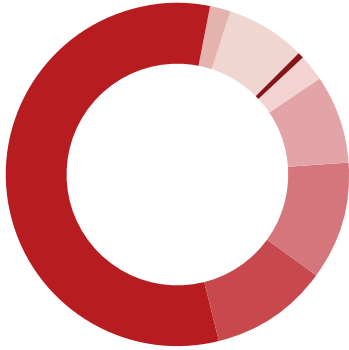

Area School Participation

Last year, 98,000 people participated in education programs at the Museum.

More than 53,000 of those participants were school children.

LOCATION of SCHOOL PARTICIPATION

Hamilton, OH	51.71%
Warren, OH	1.81%
Clermont, OH	6.64%
Dearborn, IN	0.66%
Butler, OH	2.24%
Boone, KY	7.43%
Kenton, KY	10.14%
Campbell, KY	10.01%

Statistics

Cincinnati Art Museum by the Numbers

Overall visitor attendance: 263,637

School children attendance: 21,455

Educational program participants: 98,300

Art Museum members: 9,697

Art for Life Community Engagement Program participants: 2,279