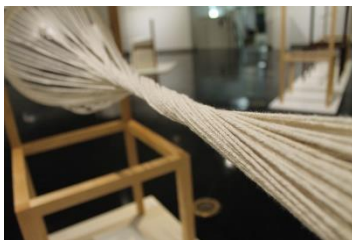

|><| (Detail) Mahogany, Maple, Plywood, Cotton Twine
2018
65" x 18" x 42"

File: Sohl_Anna_BFA_Dialogue_2.10