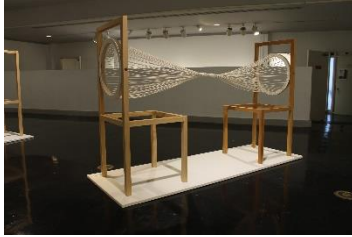

File: Sohl_Anna_BFA_Dialogue_2.0

~~**|><|** (Detail) Mahogany, Maple, Plywood, Cotton Twine
2018
65" x 18" x 42"~~

~~File: Sohl_Anna_BFA_Dialogue_2.1~~

Anna Sohl

Dialogue Image List

~~|><|~~ (Detail) Mahogany, Maple, Plywood, Cotton Twine
2018
~~65" x 18" x 42"~~