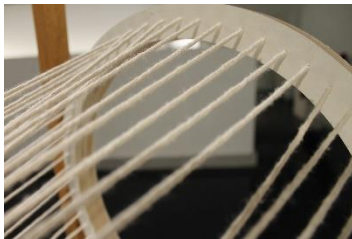

~~|><|~~ (Detail) ~~Mahogany, Maple, Plywood, Cotton Twine~~
2018
~~65" x 18" x 42"~~

File: ~~Sohl_Anna_BFA_Dialogue_2.9~~